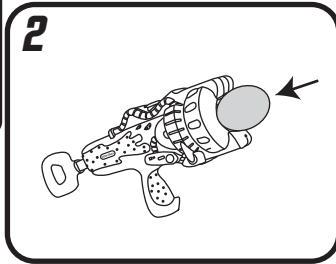

MY FIRST MIGHTY BLASTERS™ SPRAY BLASTER

AGES 3+ YEARS
SKU: 656262
ADULT SUPERVISION REQUIRED

CONTENTS

- A. 1 Spray Blaster
- B. 3 Power Pods

Illustrations are for reference only. Styles may vary from actual contents.
Please remove all packaging including tags, ties & tacking stitches before giving this product to a child.

QUICK START

Open the flap on the plug on top of the Spray Blaster and fill it with water. Then, close the flap.

Hold the Spray Blaster in an upright position and insert a Power Pod.

After loading a Power Pod, pull the handle all the way back to launch it! Water will spray from the front.

MONSTER TARGET

Pop out the monster on the box. Then fold the sides so it can stand. Place in an area away from fragile objects, and use it as a target.

* Do not use the water feature with the target to avoid damaging it.