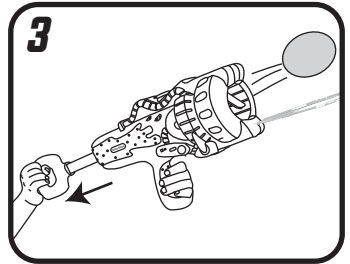

QUICK START

Open the flap on the plug on top of the Spray Blaster and fill it with water. Then, close the flap.

Hold the Spray Blaster in an upright position and insert a Power Pod.

After loading a Power Pod, pull the handle all the way back to launch it! Water will spray from the front.

MONSTER TARGET

Pop out the monster on the box. Then fold the sides so it can stand. Place in an area away from fragile objects, and use it as a target.

* Do not use the water feature with the target to avoid damaging it.