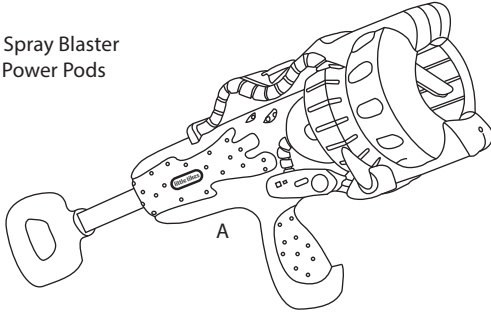

MY FIRST MIGHTY BLASTERS™ SPRAY BLASTER

AGES 3+ YEARS
SKU: 656262
ADULT SUPERVISION REQUIRED

CONTENTS

- A. 1 Spray Blaster
- B. 3 Power Pods

Illustrations are for reference only. Styles may vary from actual contents.
Please remove all packaging including tags, ties & tacking stitches before giving this product to a child.

QUICK START

Open the flap on the plug on top of the Spray Blaster and fill it with water. Then, close the flap.

Hold the Spray Blaster in an upright position and insert a Power Pod.

After loading a Power Pod, pull the handle all the way back to launch it! Water will spray from the front.

MONSTER TARGET

Pop out the monster on the box. Then fold the sides so it can stand. Place in an area away from fragile objects, and use it as a target.

* Do not use the water feature with the target to avoid damaging it.