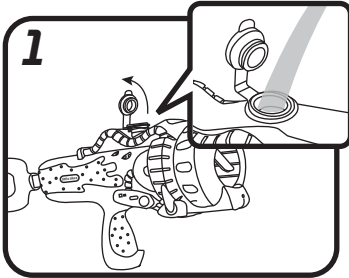

QUICK START

Open the flap on the plug on top of the Spray Blaster and fill it with water. Then, close the flap.

Hold the Spray Blaster in an upright position and insert a Power Pod.

After loading a Power Pod, pull the handle all the way back to launch it! Water will spray from the front.

MONSTER TARGET

Pop out the monster on the box. Then fold the sides so it can stand. Place in an area away from fragile objects, and use it as a target.

* Do not use the water feature with the target to avoid damaging it.