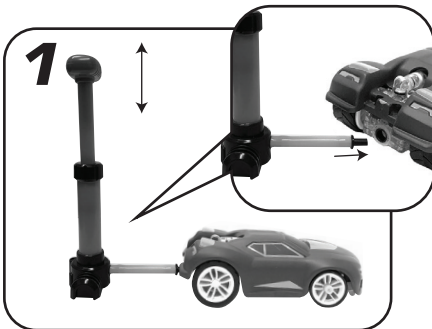

## CONTENTS

A. 1 Vehicle

B. 1 Launcher Pump

**PHOENIX**  
647772

**WHITEHAWK**  
647796

**HORNET**  
647765

**SONIC**  
647789

## QUICK START

For best results use on a hard flat surface in a large open area or on track sets (not included).

Connect the pump nozzle to the rear of the car. Lift up and push down on the launcher pump as many times as desired. The more you pump it up, the faster and farther the vehicle will go!